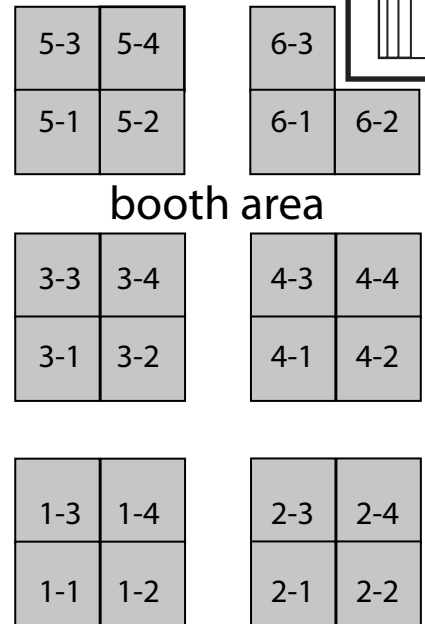

2017 Special Nominating Convention Map

Timpview High School
 June 17th 2017
 Registration 8am - 10am
 Call To Convention 10am

entrance from parking lot >>

entrance from parking lot >>

booth area

Display Case

Registration

Guests

Convention Auditorium

Delegates

Stage

Timpview High School

Entrance from Timpview Drive